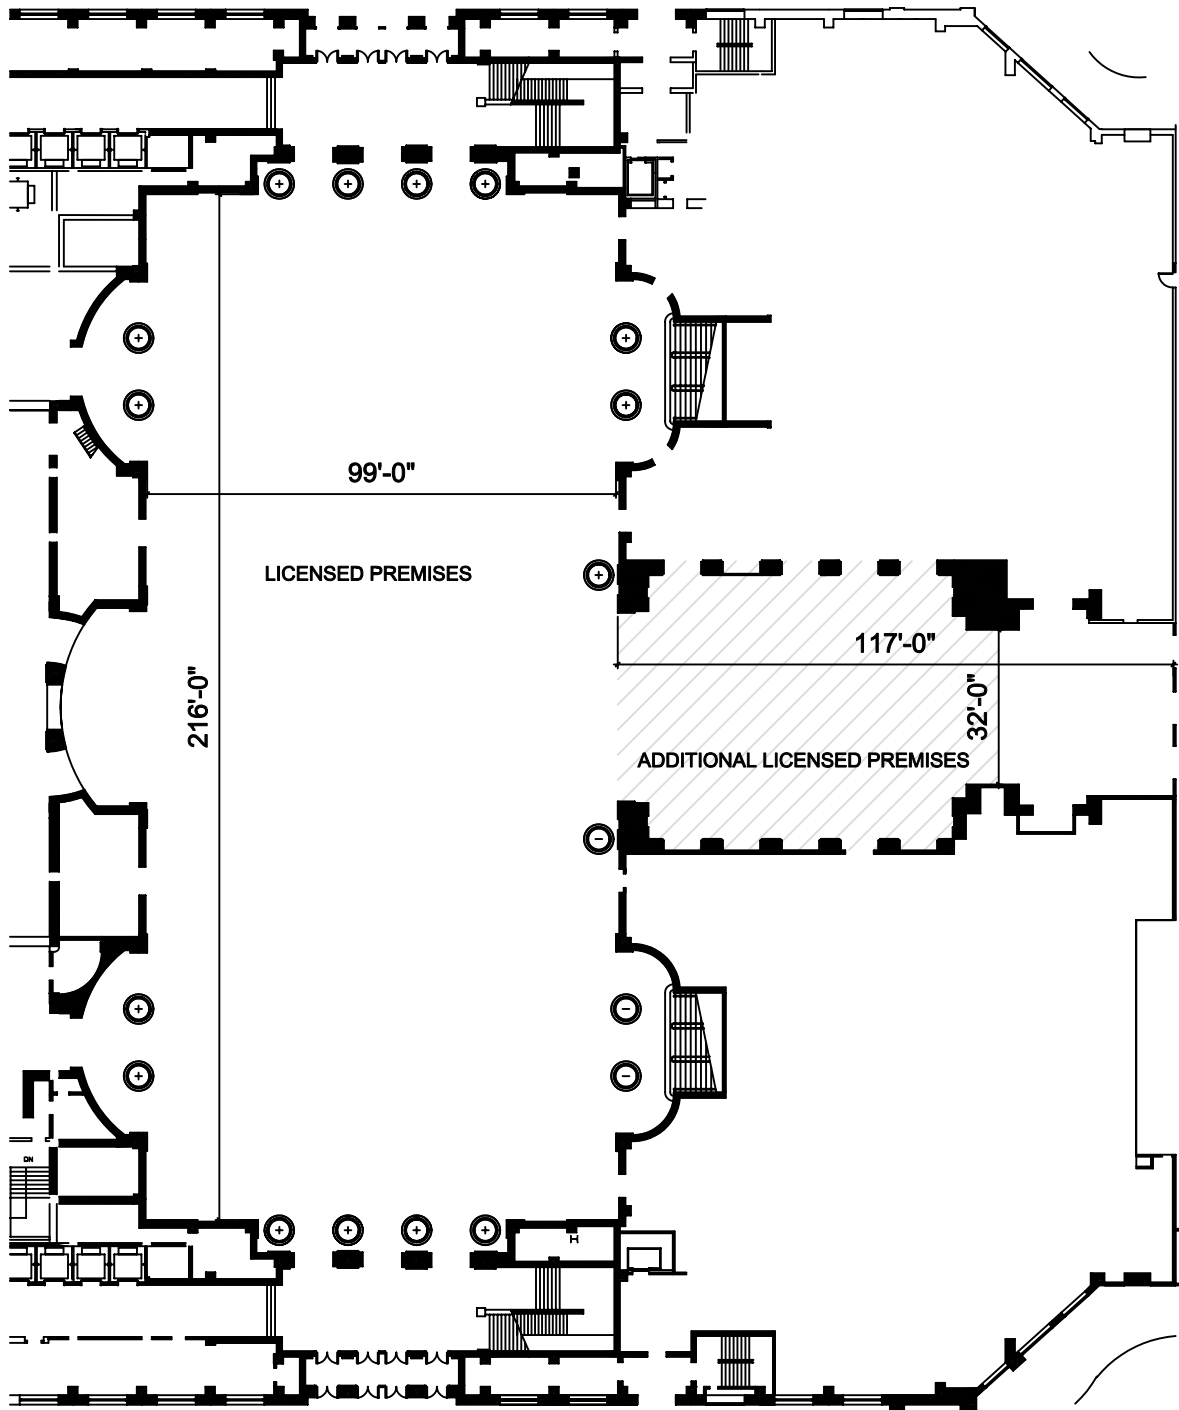

EXHIBIT A

GREAT HALL

SIZE: 20,000 sq. ft.

CAPACITY: 2,500 Reception
1,500 Seated